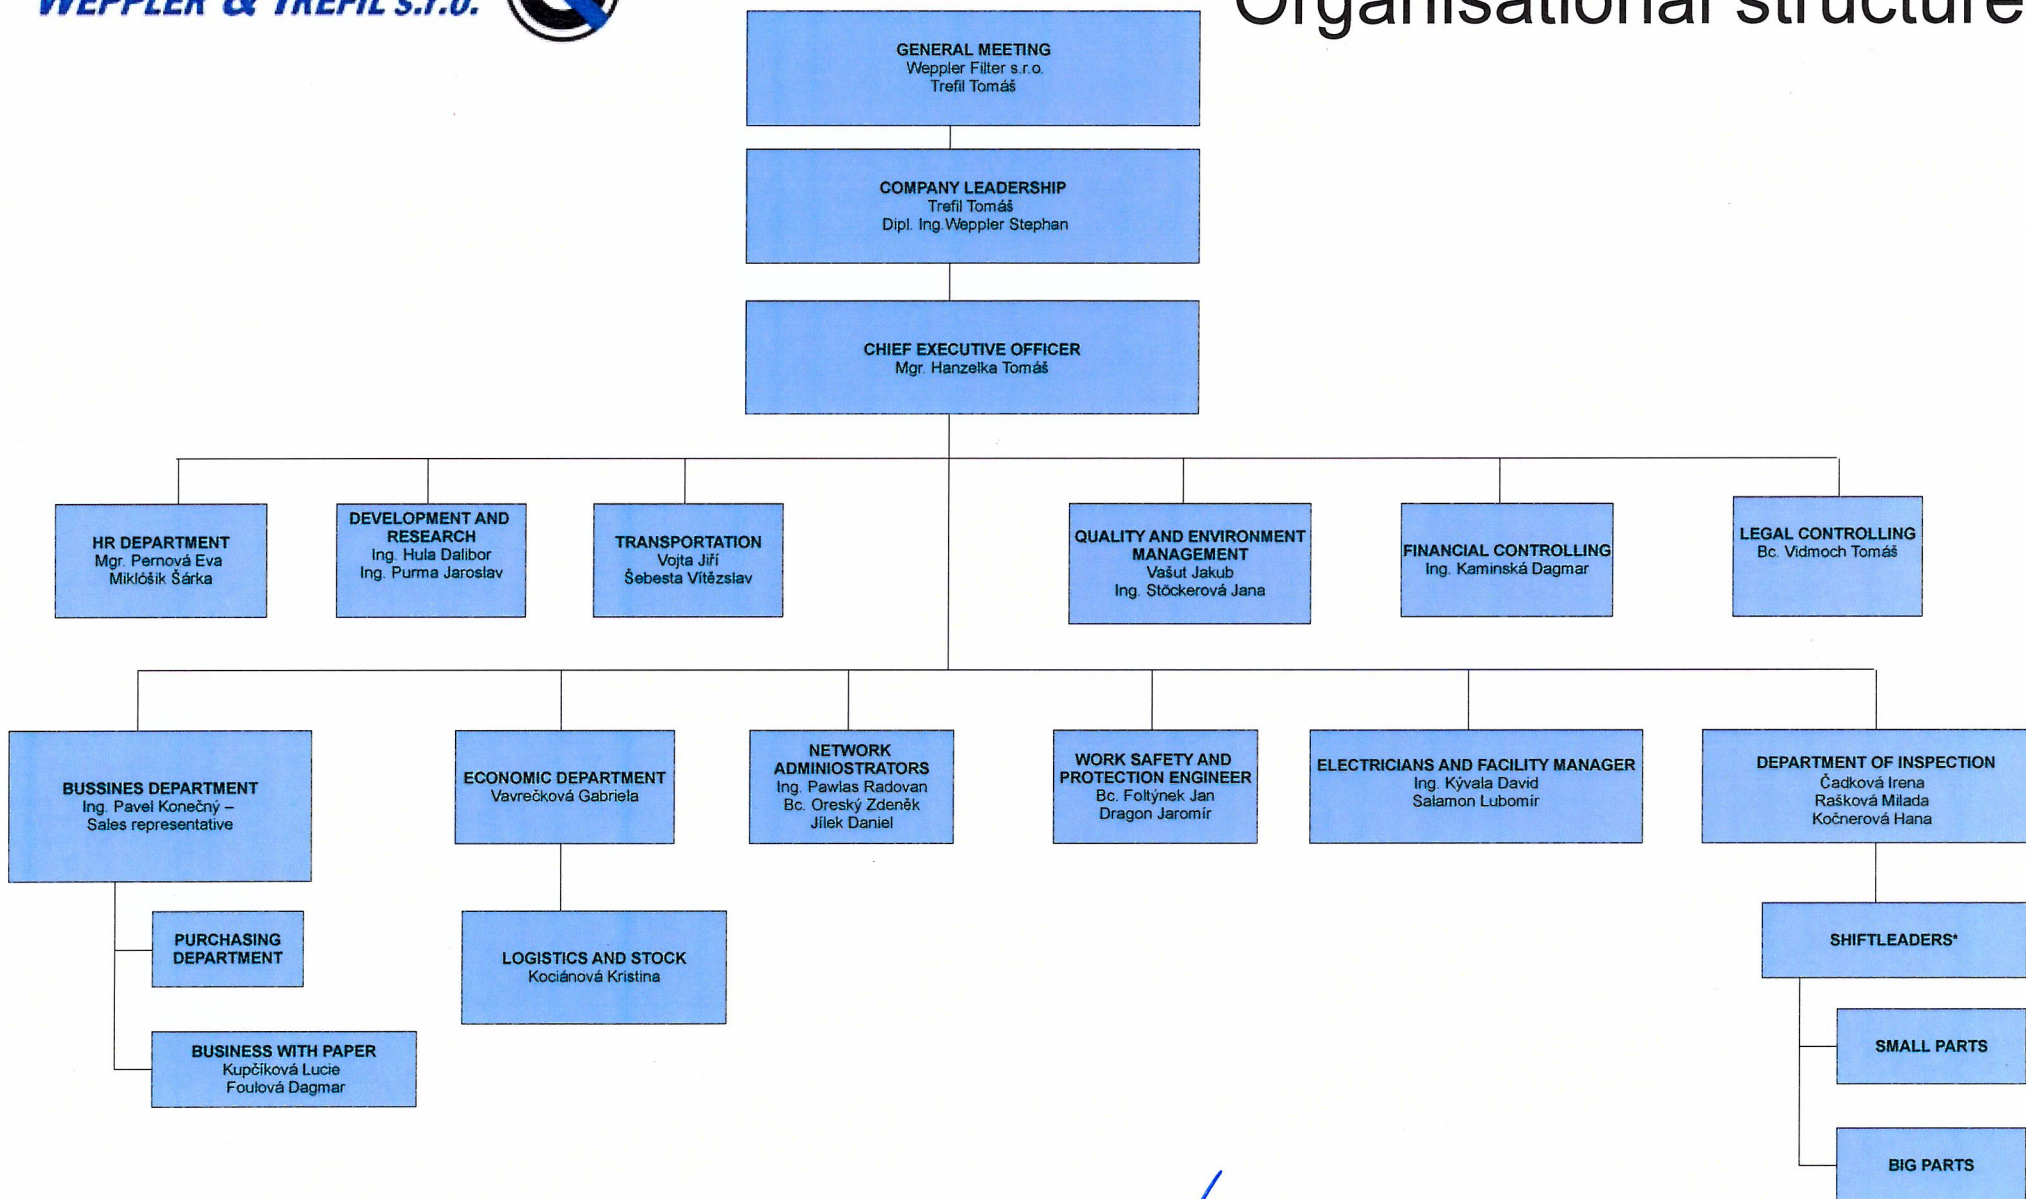

# Organisational structure

On behalf of management Weppler & Trefil s.r.o.   
Tomáš Trefil

Written by: Pernová Eva  
\*changing – foreshift and afternoon shift